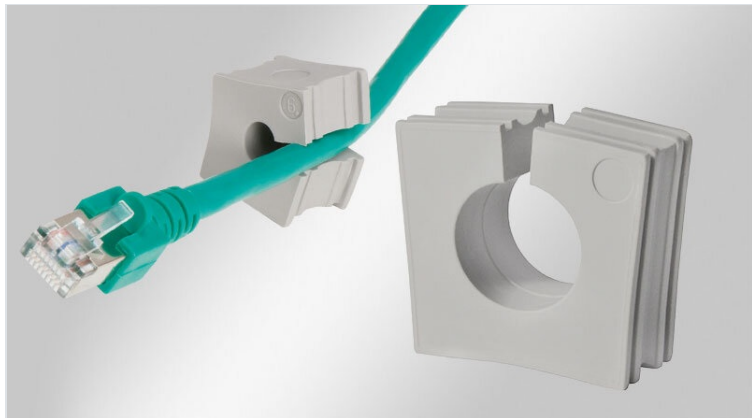

KT | Cable grommets, grey

for cable diameters 1 - 35 mm / IP66 / IP68 / UL Type 12/4X*

Cable grommets KT small are used with the following cable entry components:

- [KEL cable entry frames](#)
- [KVT split cable glands](#)

In combination with [KEL-ER cable entry frames](#) and [KVT-ER cable glands](#) the KT single-hole grommets enable a sealing of the cables with up to IP66 / IP68 and UL Type 4X*.

The model range KT small is designed for cable diameters from 1 to 17 mm. Cable grommets KT large accept a wide range of cable diameters from 13 to 35 mm.

When installing the small grommets in multiple rows, the flat sides should be facing each other. This allows the flat sides to match up and provide a secure seal.

*4X for indoor use only

Specifications

IP rating (EN 60529)	IP54, IP55, IP64, IP65, IP66, IP67, IP68
UL Type (UL 50E)	UL Type 12, UL Type 4X*
Material	Elastomer
Flame class	UL94-V0, self-extinguishing
Operating temperature	-40 C° to 100 C°
Properties	silicone free, halogen free